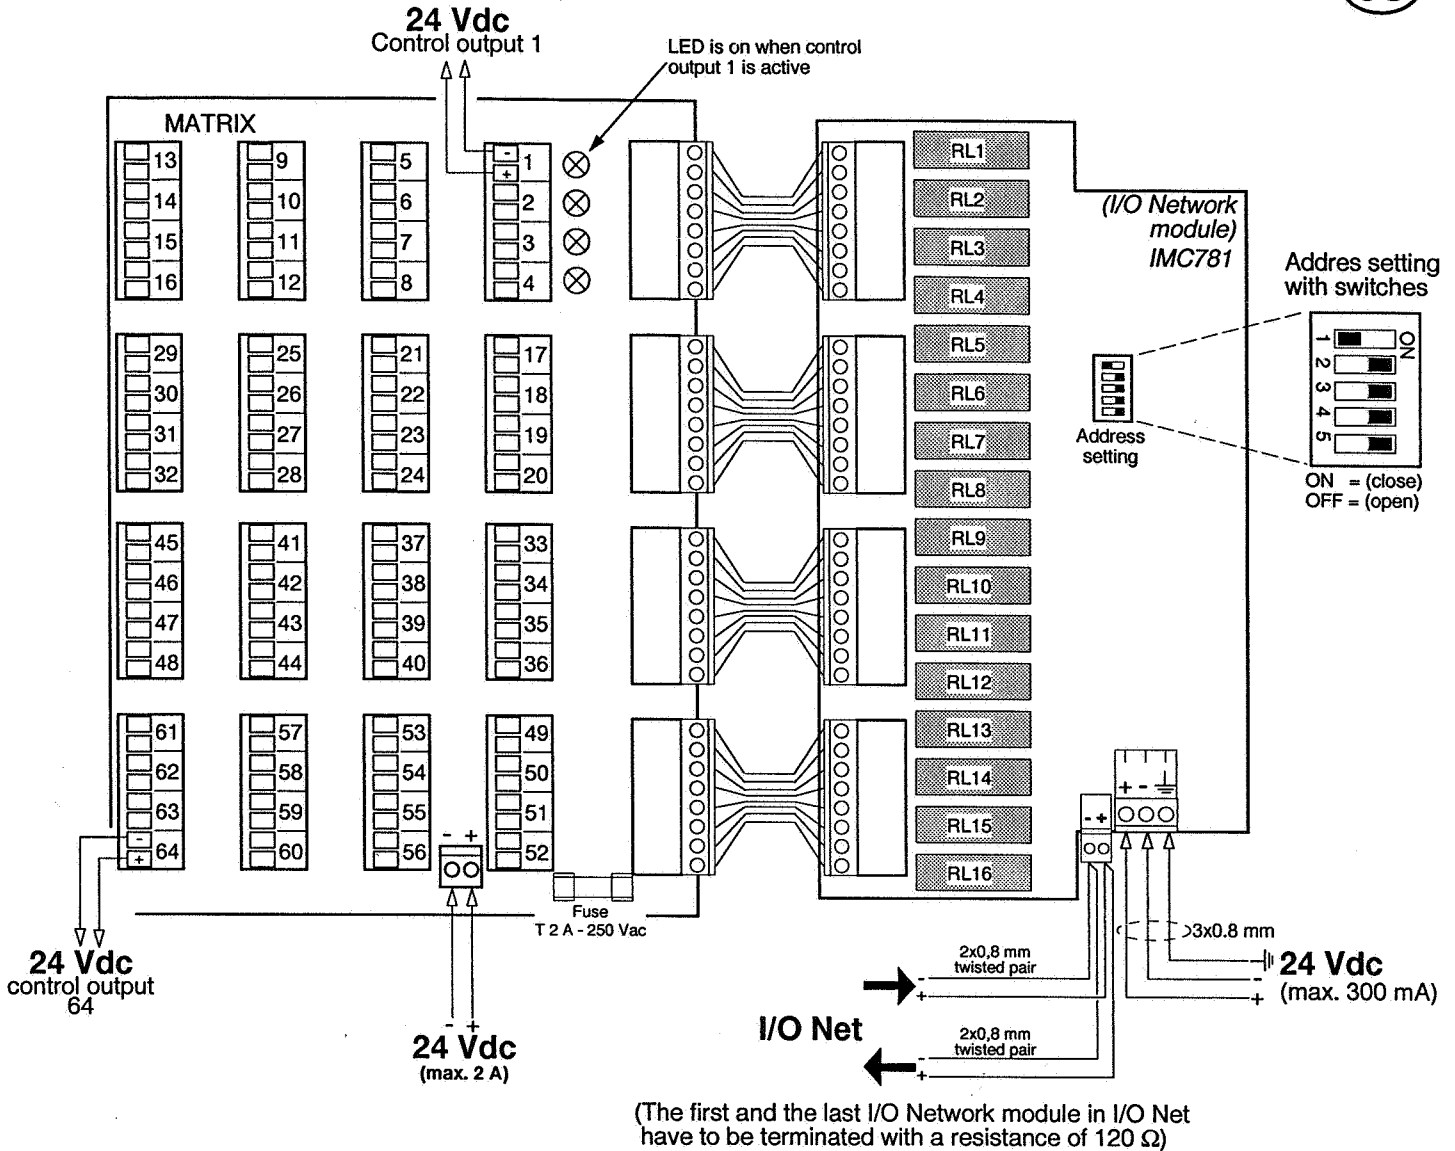

IRM.64m matrix control I/O Network module

(Art. n°: A5011007)

Address setting											
Ad. #	Switch					Ad. #	Switch				
	1	2	3	4	5		1	2	3	4	5
0	-	-	-	-	-	16	-	-	-	-	X
1	X	-	-	-	-	17	X	-	-	-	X
2	-	X	-	-	-	18	-	X	-	-	X
3	X	X	-	-	-	19	X	X	-	-	X
4	-	-	X	-	-	20	-	-	X	-	X
5	X	-	X	-	-	21	X	-	X	-	X
6	-	X	X	-	-	22	-	X	X	-	X
7	X	X	X	-	-	23	X	X	X	-	X
8	-	-	-	X	-	24	-	-	-	X	X
9	X	-	-	X	-	25	X	-	-	X	X
10	-	X	-	X	-	26	-	X	-	X	X
11	X	X	-	X	-	27	X	X	-	X	X
12	-	-	X	X	-	28	-	-	X	X	X
13	X	-	X	X	-	29	X	-	X	X	X
14	-	X	X	X	-	30	-	X	X	X	X
15	X	X	X	X	-	31	X	X	X	X	X

- = ON (close)
X = OFF (open)

Connect Fancom equipment according to the prevailing standards of the local electricity company.

Technical modifications reserved

Update	d.d.	By / Ref.	Subject:	Version:
1.	12-06-95	VJ/MS	IRM.64m matrix board	Sheet ... of ...
2.			Doc. no: 03.53.508.10	d.d: 4 apr. '95
3.			Scale: nvt	By: VJ / Ref: WH
4.			Program: CANVAS 3.5	
5.				